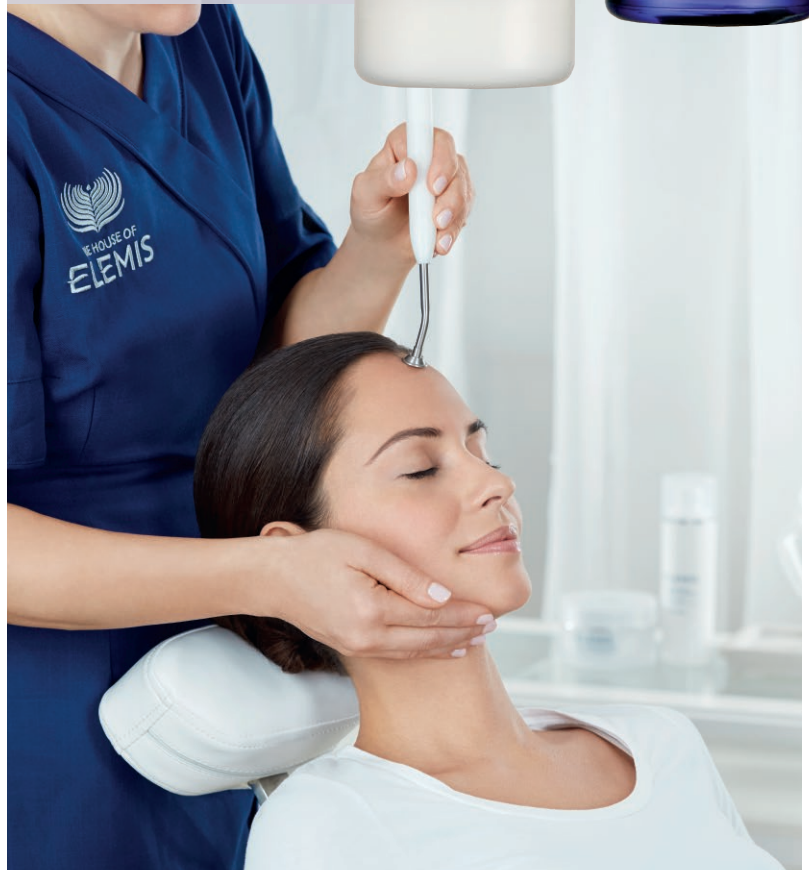

ELEMIS

Dive head first into a luxury spa experience

Add the essence of spa luxury to your guests' experience with these luxurious amenities. Infused with essential oils of Thyme, Basil and Neroli, this uplifting unisex fragrance will truly awaken body and senses, while being gentle to the skin and hair.

Defined by Nature, Led by Science

The #1 Luxury British Skincare Brand. Your skin, your body and your wellness lie at the heart of ELEMIS.

Every GROUND-BREAKING formula is an innovative blend of science with the chemistry of nature, carefully crafted by a dedicated team of explorers, scientists and skincare experts.